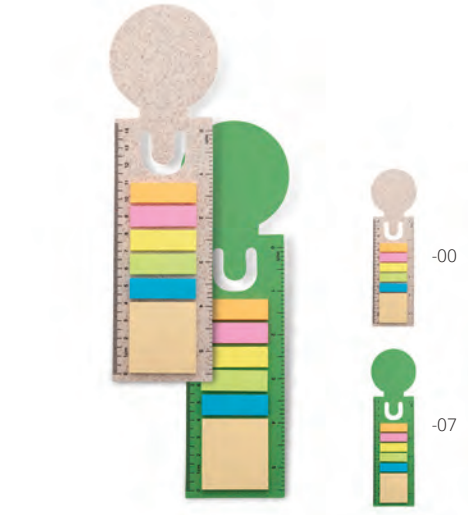

WheaMark AP800744

Ecological wheat straw plastic bookmark and ruler with 25 sticky notes and 125 page markers (in 5 different colours). **Size:** 217×57 mm **Printing:** P1(4)