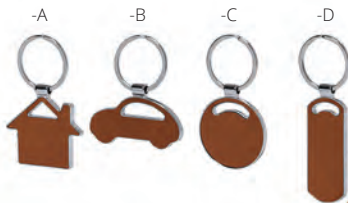

Rorby AP806995

Car shaped metal keyring with bamboo insert. In kraft paper box. **Size:** 64×22×6 mm
Printing: E1, P1(4)

Corry AP806993

Rectangular metal keyring with natural cork and PU leather strap. In kraft paper box. **Size:** 59×18×6 mm **Printing:** E1, P2(4)

Corhu AP806997

House shaped natural cork and PU leather keyring with metal ring. **Size:** 57×58×7 mm
Printing: E1, P1(1)

Fostel AP733413

Recycled leather covered metal keyring. **Size:** 56×25×4 mm **Printing:** P2(2)

Tasex AP733357-00

Ecological wheat straw plastic keyring with 1 LED flashlight and metal ring. With button cell batteries. **Size:** 24×60×8 mm **Printing:** P1(4), UVB(FC)