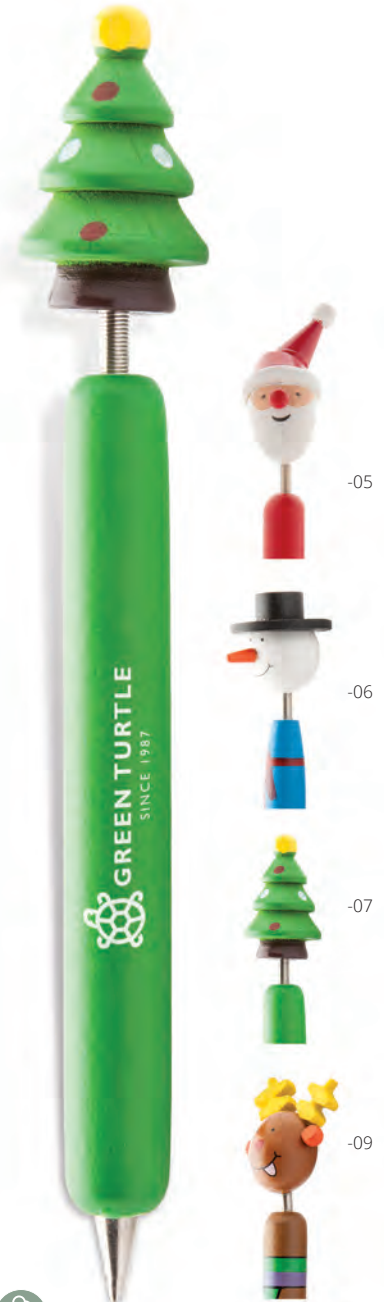

Göte AP809348

Wooden, cartoon ballpoint pen with Christmas figure on the top. With blue refill. **Size:** ø8×150 mm
Printing: P1(2C)