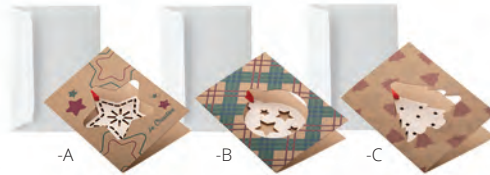

Creax Max AP716676

Custom made, foldable paper Christmas card with custom graphics and die-cut Christmas tree shape on the cover, including wooden Christmas tree shaped craft puzzle. Including C6 postal envelope. MOQ: 100 pcs. **Size:** 105×148×3 mm **Printing:** FP-DG(FC)