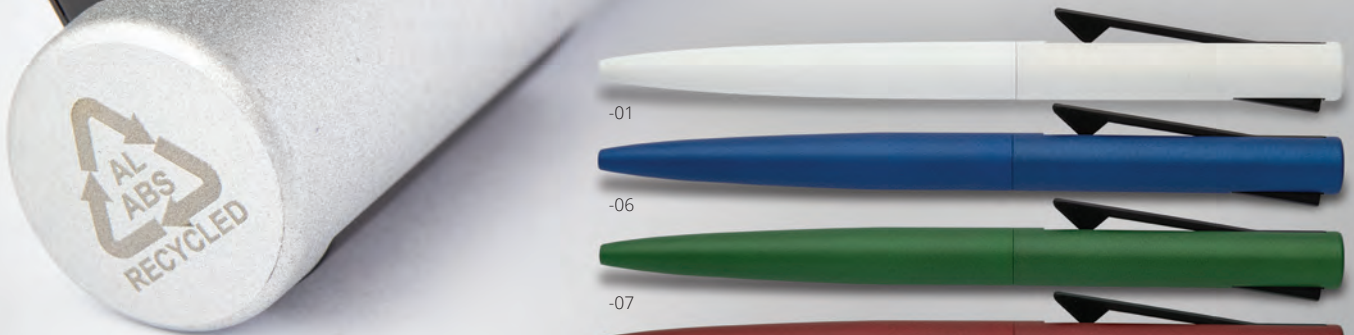

• Recycled aluminium pens •

Ralupant AP808076

Recycled aluminium ballpoint pen in matte metallic colour, with recycled ABS upper barrel and special clip movement. With blue refill. **Size:** ø11×145 mm **Printing:** E0, P1(4)